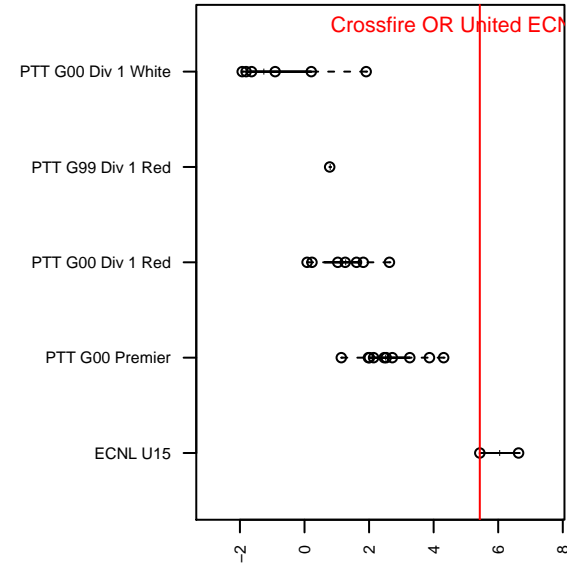

Crossfire OR United ECNL G00

Crossfire Oregon
 , OR
 G00 total strength=1665
 attack=22.83 defense=17.61
 fall league = ECNL U15

alt names used:
 CROSSFIRE UNITED OREGON ECNL G00 (C
 Crossfire United ECNL U15

Venues played:
 2015 United Cup U15-16
 2015 Surf Cup Gold U15
 2015 ECNL U15
 2015 NWCL U16
 2015 United College Showcase U16

Crossfire OR United ECNL G00
 Dots are actual minus expected GF (blue circles) and GA (red triangles).
 Blue line is smoothed change in attack strength. Red is smoothed change in defense strength.

**attack and defense variance (black dot)
relative to other teams
and top 10 in region**

**attack and defense rating
relative to others at age
and all opponents in last 13 months**

Performance relative to 13 month average