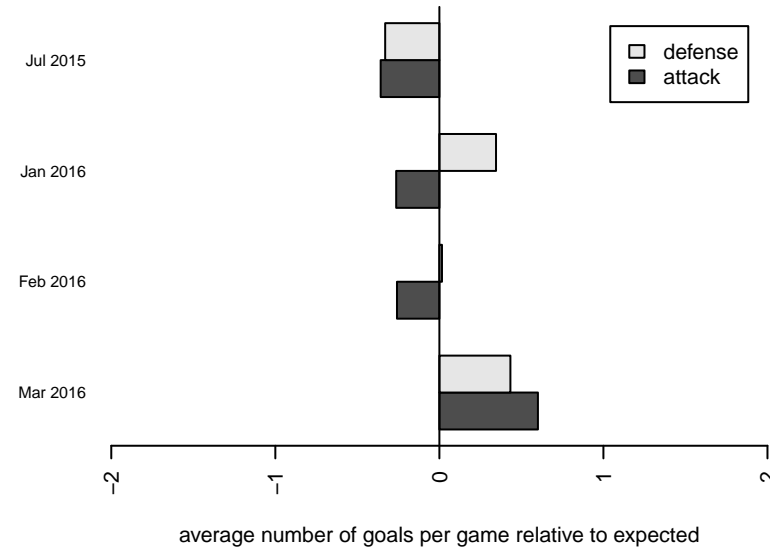

Performance relative to 13 month average