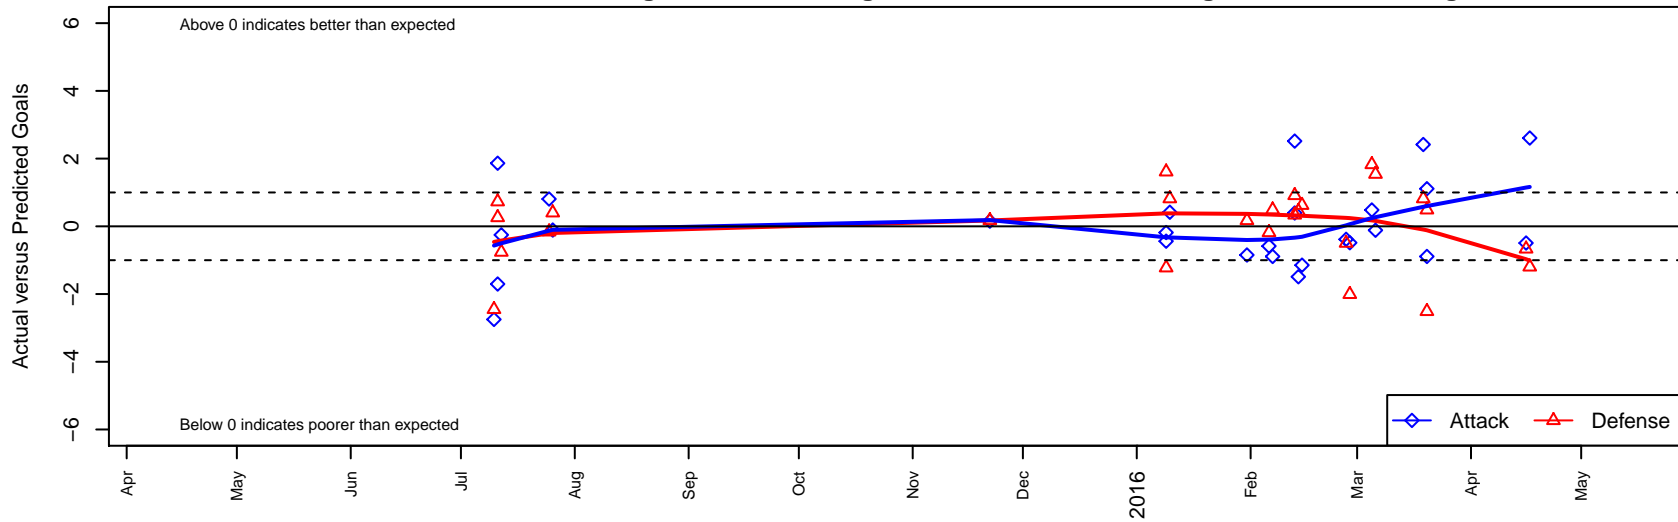

Crossfire OR United ECNL G00

Crossfire Oregon
 , OR
 G00 total strength=1665
 attack=22.83 defense=17.61
 fall league = ECNL U15

alt names used:
 CROSSFIRE UNITED OREGON ECNL G00 (C
 Crossfire United ECNL U15

Venues played:
 2015 United Cup U15-16
 2015 Surf Cup Gold U15
 2015 ECNL U15
 2015 NWCL U16
 2015 United College Showcase U16

Crossfire OR United ECNL G00
 Dots are actual minus expected GF (blue circles) and GA (red triangles).
 Blue line is smoothed change in attack strength. Red is smoothed change in defense strength.

**attack and defense variance (black dot)
relative to other teams
and top 10 in region**

**attack and defense rating
relative to others at age
and all opponents in last 13 months**

Performance relative to 13 month average