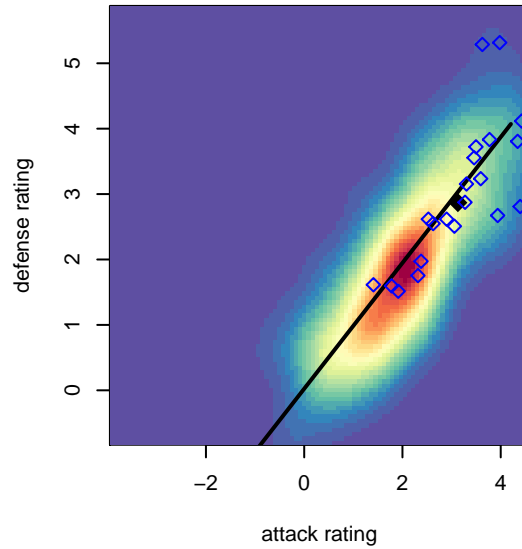

Crossfire OR United ECNL G00

Crossfire Oregon
 , OR
 G00 total strength=1665
 attack=22.83 defense=17.61
 fall league = ECNL U15

alt names used:
 CROSSFIRE UNITED OREGON ECNL G00 (C
 Crossfire United ECNL U15

Venues played:
 2015 United Cup U15-16
 2015 Surf Cup Gold U15
 2015 ECNL U15
 2015 NWCL U16
 2015 United College Showcase U16

Crossfire OR United ECNL G00
 Dots are actual minus expected GF (blue circles) and GA (red triangles).
 Blue line is smoothed change in attack strength. Red is smoothed change in defense strength.

**attack and defense variance (black dot)
relative to other teams
and top 10 in region**

**attack and defense rating
relative to others at age
and all opponents in last 13 months**

Performance relative to 13 month average